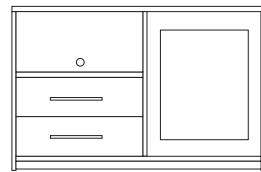

TRULY YOURS Headboard (48" H) (Suites)  
QUEEN TRY-298-S-Q 62"W x 4"D x 48"H

TRULY YOURS Headboard (48" H) (Inn)  
FULL TRY-296-F 56"W x 2"D x 48"H

TRULY YOURS Headboard (48" H) (Suites)  
FULL TRY-296-S-F 56"W x 4"D x 48"H

TRULY YOURS Panel Wall Guard (48" H)  
Center Panel  
TRY-284-C 26"W x 2"D x 48"H

TRULY YOURS Panel Wall Guard (48" H)  
Side Panel  
TRY-284-S 21"W x 2"D x 48"H

TRULY YOURS Media Panel (48" H)  
TRY-208 48"W x 2"D x 48"H

TRULY YOURS Wardrobe  
TRY-239 36"W x 24"D x 78"H

TRULY YOURS Micro Fridge Chest Combo  
2 Drawers Right TRY-218-L 48"W x 24"D x 31"H  
2 Drawers Left TRY-218-R 48"W x 24"D x 31"H

TRULY YOURS Chest 3 Drawer  
TRY-215 34"W x 24"D x 31"H